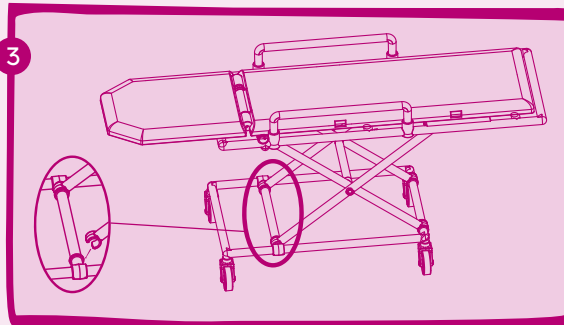

Gurney is collapsed when packaged. Open up the gurney to play.

Slide the locks to the up and down positions to adjust the gurney.

Clip the forks to the frame to secure the gurney.

The gurney is ready for play.

Please remove all packaging materials before giving to children.

BD37955

age
3+

WARNING:
CHOKING HAZARD - Small parts.
Not for children under 3 years.