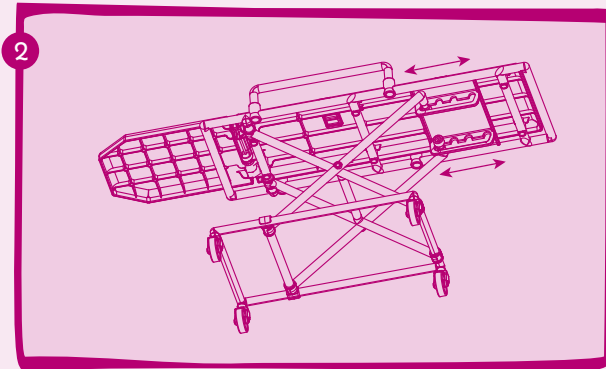

Gurney is collapsed when packaged. Open up the gurney to play.

Slide the locks to the up and down positions to adjust the gurney.

Clip the forks to the frame to secure the gurney.

The gurney is ready for play.

Please remove all packaging materials before giving to children.

BD37955

age
3+

WARNING:
CHOKING HAZARD - Small parts.
Not for children under 3 years.